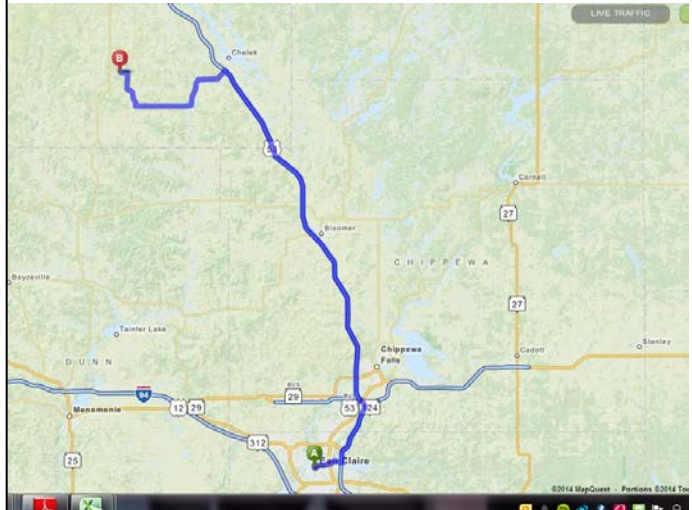

Directions to The Enchanted Barn

Driving Directions from Eau Claire:

- 
4. Merge onto US-53 N via the ramp on the left. [Map](#) 38.0 Mi
If you are on E Willson Dr and reach 10th St W you've gone a little too far 40.7 Mi Total
 - 
5. Take the County Hwy-I exit, EXIT 126, toward Chetek. [Map](#) 0.2 Mi
 41.0 Mi Total
 - 
6. Turn left onto County Hwy-I. [Map](#) 5.5 Mi
 46.5 Mi Total
 - 
7. Stay straight to go onto 3 1/2 Ave / County Hwy-A. Continue to follow County Hwy-A. [Map](#) 4.4 Mi
 50.9 Mi Total
 - 
8. Turn right onto 3rd Ave N / County Hwy-U. Continue to follow County Hwy-U. [Map](#) 1.9 Mi
County Hwy-U is just past 3rd Ave S
Clicker's Bar & Restaurant is on the corner
If you are on W Dallas St and reach 2nd Ave S you've gone a little too far 52.8 Mi Total
 - 
9. Turn right onto 16th St. [Map](#) 1.4 Mi
16th St is 0.6 miles past 16 1/2 St
If you are on 5 1/2-5th Ave and reach 15 1/2 St you've gone about 0.5 miles too far 54.1 Mi Total
 - 
10. Turn left onto 6 1/2 Ave. [Map](#) 0.6 Mi
 54.8 Mi Total
 - 
11. 1543 6 12 AVE. [Map](#) 0.1 Mi
Your destination is 0.1 miles past 15 1/2 St
If you reach 14 1/2 St you've gone about 0.8 miles too far
- B 1543 6 12 Ave, Hillsdale, WI 54733-9464**