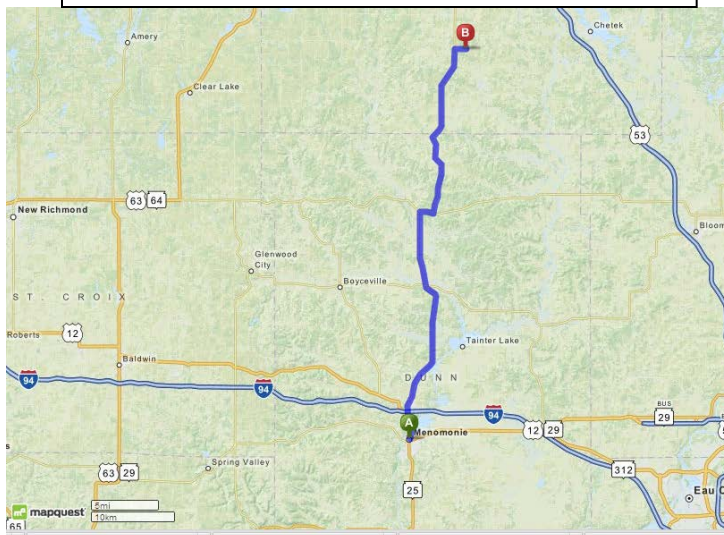

Directions to The Enchanted Barn

Driving Directions from Eau Claire:

- 
4. Merge onto US-53 N via the ramp on the left. [Map](#) 38.0 Mi
If you are on E Willson Dr and reach 10th St W you've gone a little too far 40.7 Mi Total
 - 
5. Take the County Hwy-I exit, EXIT 126, toward Chetek. [Map](#) 0.2 Mi
 41.0 Mi Total
 - 
6. Turn left onto County Hwy-I. [Map](#) 5.5 Mi
 46.5 Mi Total
 - 
7. Stay straight to go onto 3 1/2 Ave / County Hwy-A. Continue to follow County Hwy-A. [Map](#) 4.4 Mi
 50.9 Mi Total
 - 
8. Turn right onto 3rd Ave N / County Hwy-U. Continue to follow County Hwy-U. [Map](#) 1.9 Mi
County Hwy-U is just past 3rd Ave S
Clicker's Bar & Restaurant is on the corner
If you are on W Dallas St and reach 2nd Ave S you've gone a little too far 52.8 Mi Total
 - 
9. Turn right onto 16th St. [Map](#) 1.4 Mi
16th St is 0.6 miles past 16 1/2 St
If you are on 5 1/2-5th Ave and reach 15 1/2 St you've gone about 0.5 miles too far 54.1 Mi Total
 - 
10. Turn left onto 6 1/2 Ave. [Map](#) 0.6 Mi
 54.8 Mi Total
 - 
11. 1543 6 12 AVE. [Map](#) 0.1 Mi
Your destination is 0.1 miles past 15 1/2 St
If you reach 14 1/2 St you've gone about 0.8 miles too far
- B 1543 6 12 Ave, Hillsdale, WI 54733-9464**