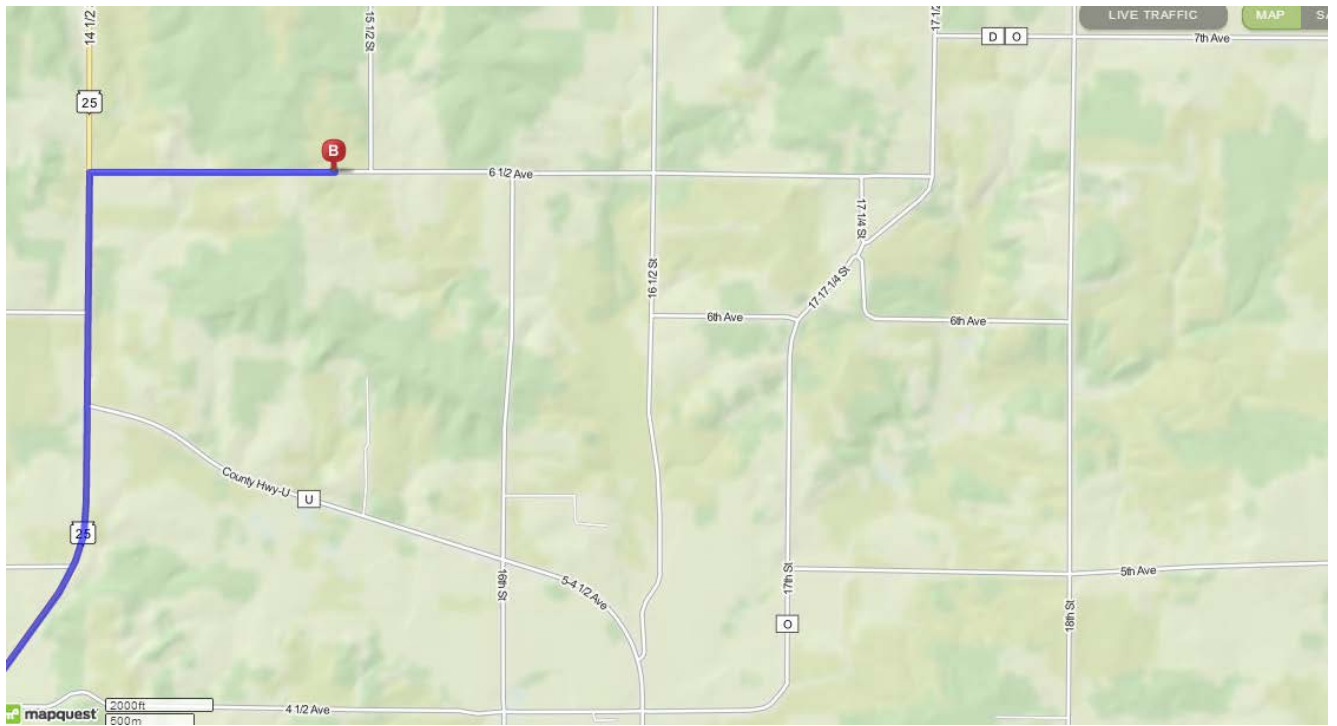

Streets Surrounding The Enchanted Barn